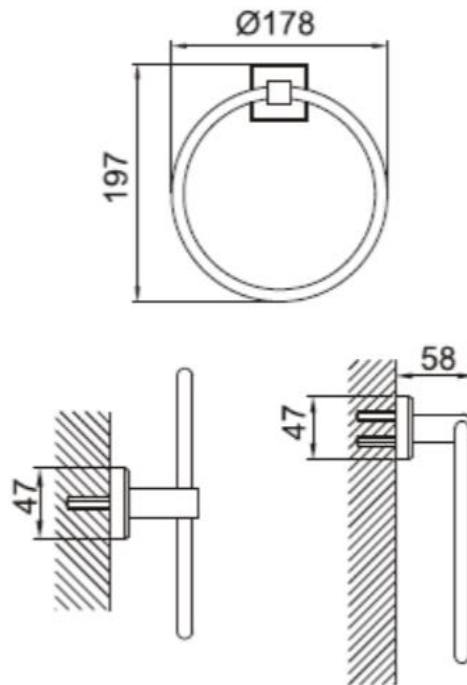

Brand : CAE, China
Name : Towel Ring
Item Code : 9509 T01027 PBR
Color / Finish: Matte Black
Dimensions : 1/2" x 1/2"

Product info:
• Towel Ring

Flushing of pipe must be done before fittings are installed. Failure to do so voids the warranty.
Follow cleaning instructions and avoid using any harmful chemicals.
All information is for reference only. Installation shall always be based on the specs provided with actual delivered items.
For more info, visit www.sanitecph.com